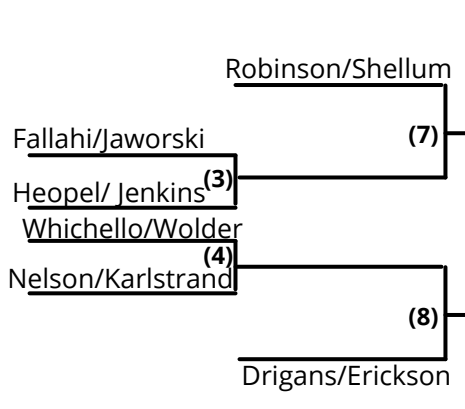

# 12 TEAM DOUBLE ELIMINATION

Payout	\$1200
1st	\$600/team
2nd	\$300/team
3rd	\$200/team
4th	\$100/team