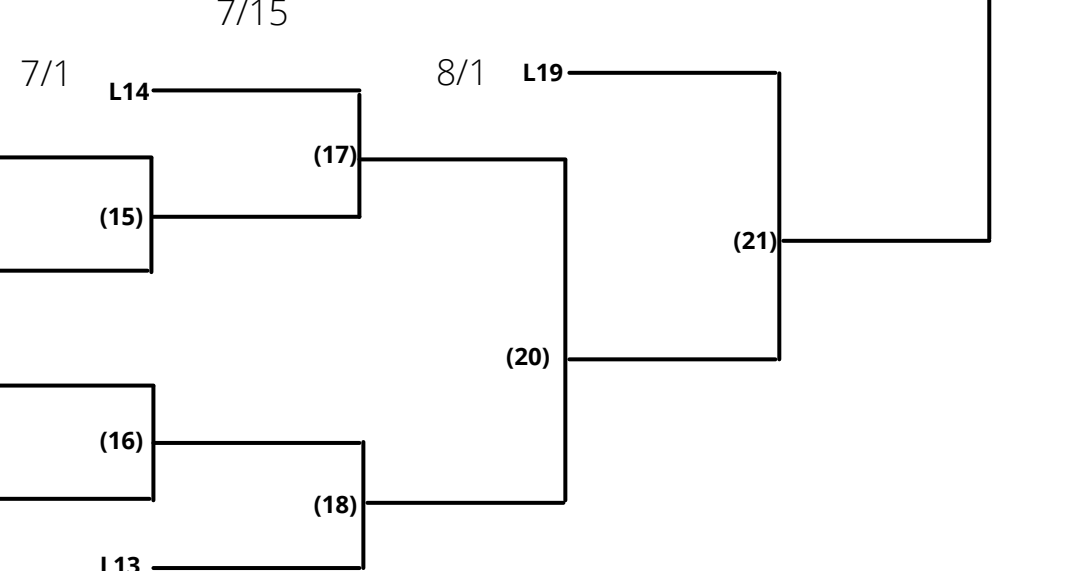

# 12 TEAM DOUBLE ELIMINATION

Payout	\$1200
1st	\$600/team
2nd	\$300/team
3rd	\$200/team
4th	\$100/team