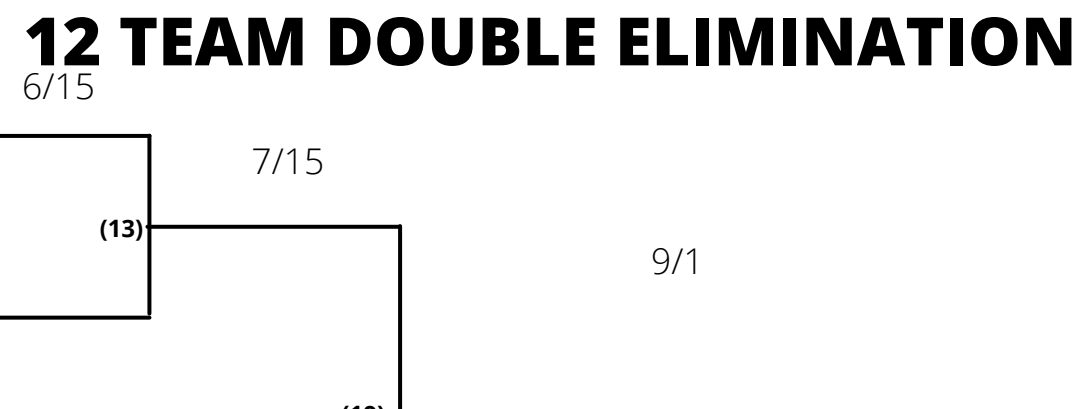

# 12 TEAM DOUBLE ELIMINATION

Payout	\$1200
1st	\$600/team
2nd	\$300/team
3rd	\$200/team
4th	\$100/team