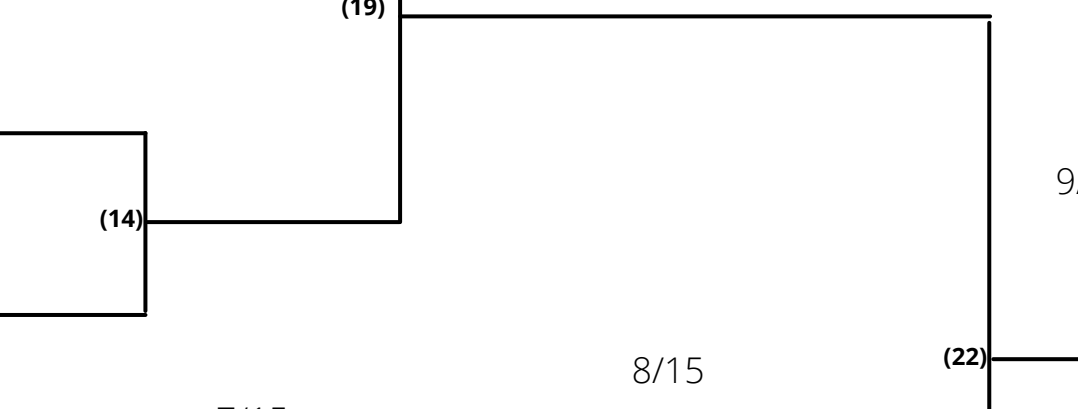

# 12 TEAM DOUBLE ELIMINATION

Payout	\$1200
1st	\$600/team
2nd	\$300/team
3rd	\$200/team
4th	\$100/team