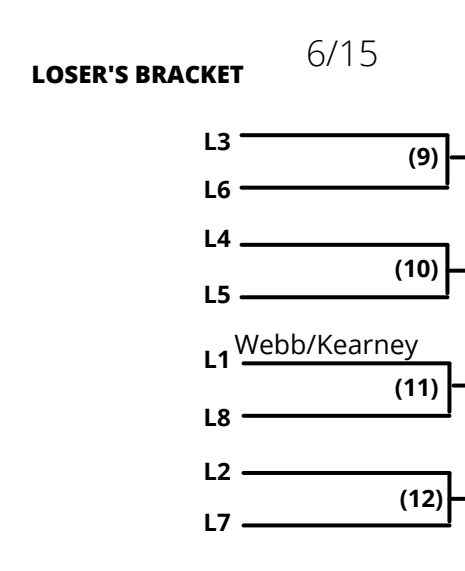

# 12 TEAM DOUBLE ELIMINATION

Payout	\$1200
1st	\$600/team
2nd	\$300/team
3rd	\$200/team
4th	\$100/team