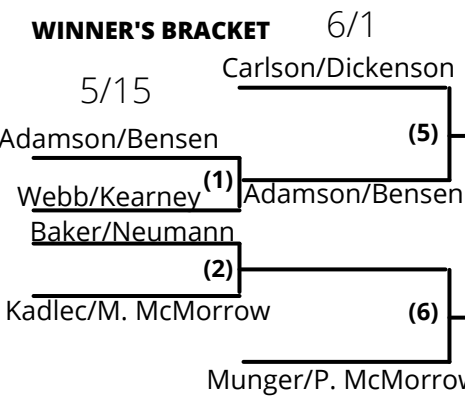

# 12 TEAM DOUBLE ELIMINATION

Payout	\$1200
1st	\$600/team
2nd	\$300/team
3rd	\$200/team
4th	\$100/team